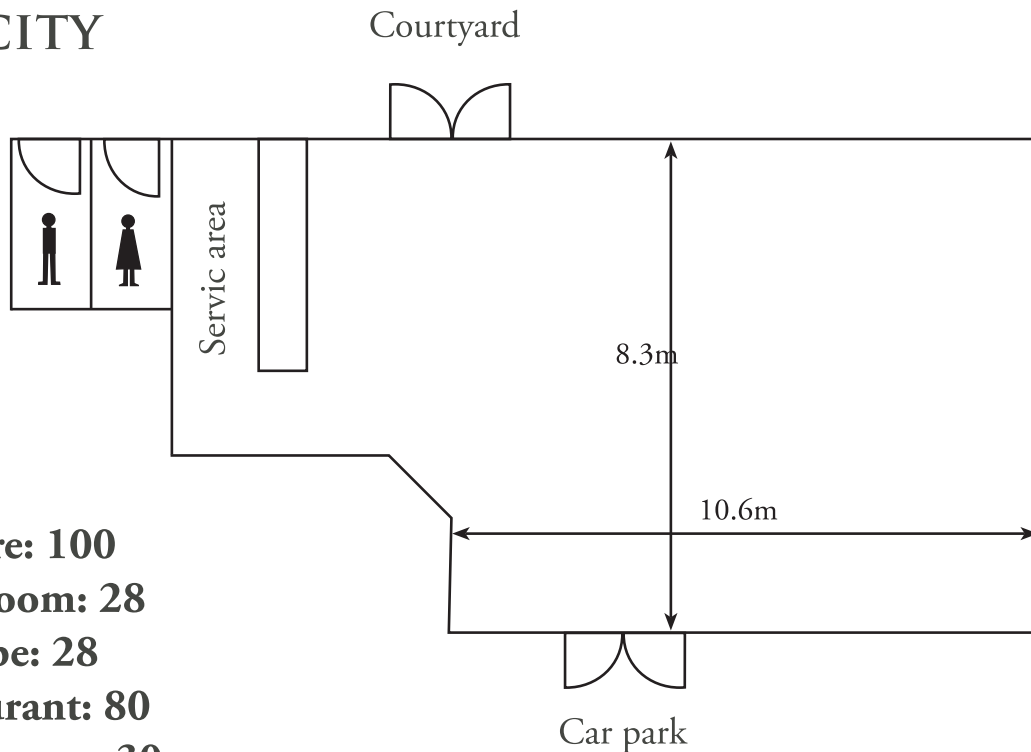

HINTON'S

CAPACITY

Theatre: 100
Classroom: 28
U shape: 28
Restaurant: 80
Boardroom: 30

VENUE HIRE

Full day - \$250
Half day - \$150

Hire includes:

42" Plasma (with PC link)
Whiteboard and markers
Projector screen
Paper
Pens
Mints
Iced water
Free onsite parking
Large private courtyard
Pétanque
Croquet