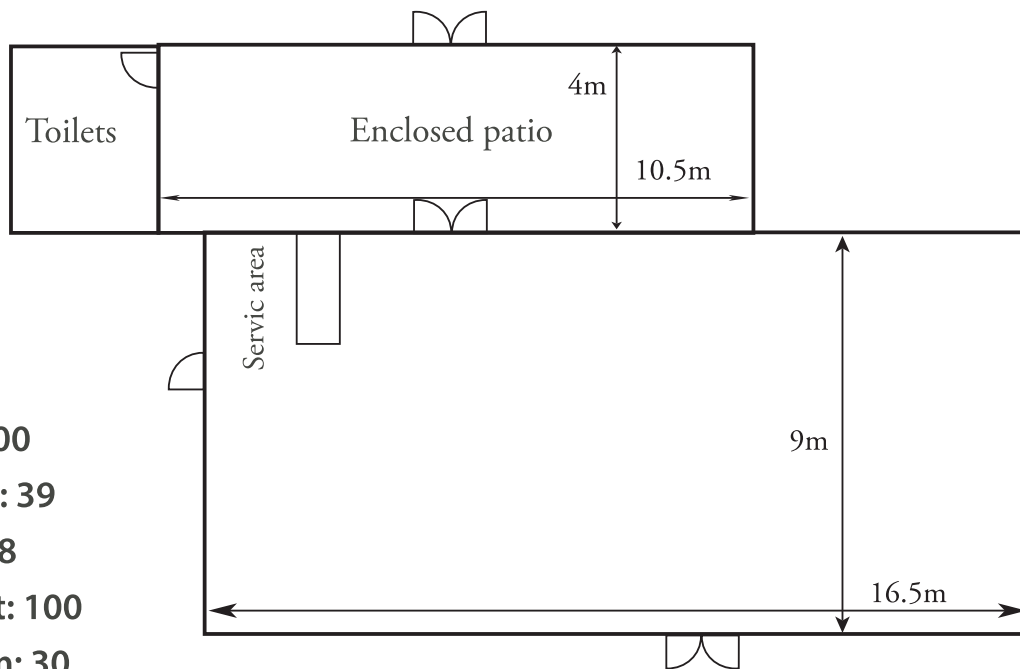

HINTON'S

The Tasting Room

Capacity

- Theatre: 100
- Classroom: 39
- U shape: 28
- Restaurant: 100
- Boardroom: 30

Venue Hire

- Full day - \$300
- Half day - \$180
- Evening - please enquire

Hire includes:

- Unlimited Wifi*
- Whiteboard (with markers)
- Mints
- Iced water
- Onsite parking
- Large private courtyard
- Enclosed patio
- Projector Screen