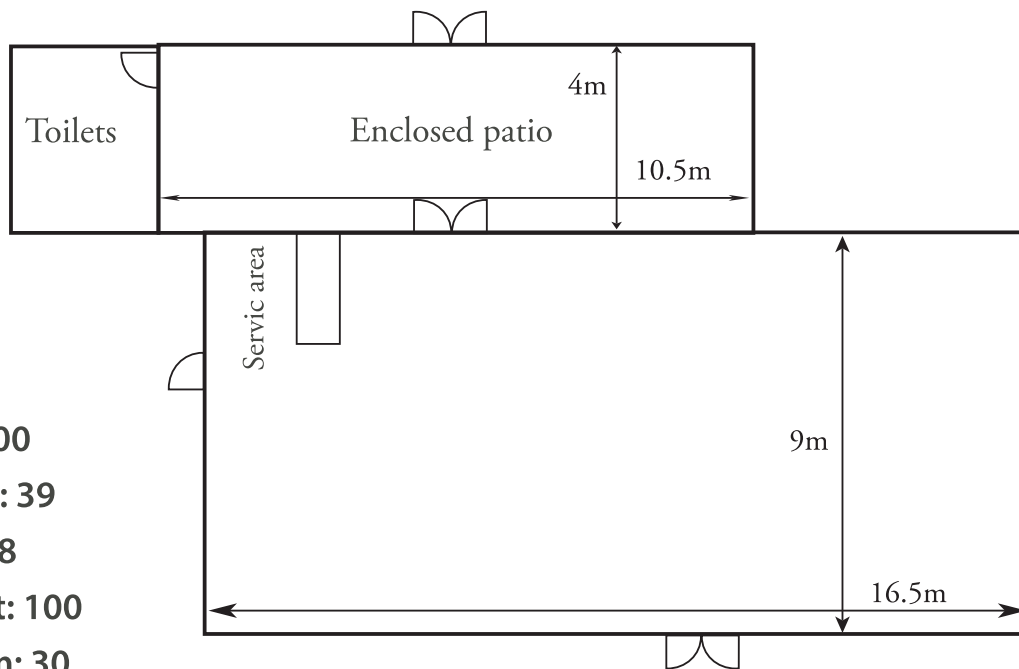

HINTON'S

The Tasting Room

Capacity

- Theatre: 100
- Classroom: 39
- U shape: 28
- Restaurant: 100
- Boardroom: 30

Venue Hire

- Full day - \$300
- Half day - \$180
- Evening - please enquire

Hire includes:

- Unlimited Wifi*
- Whiteboard (with markers)
- Mints
- Iced water
- Onsite parking
- Large private courtyard
- Enclosed patio
- Projector Screen